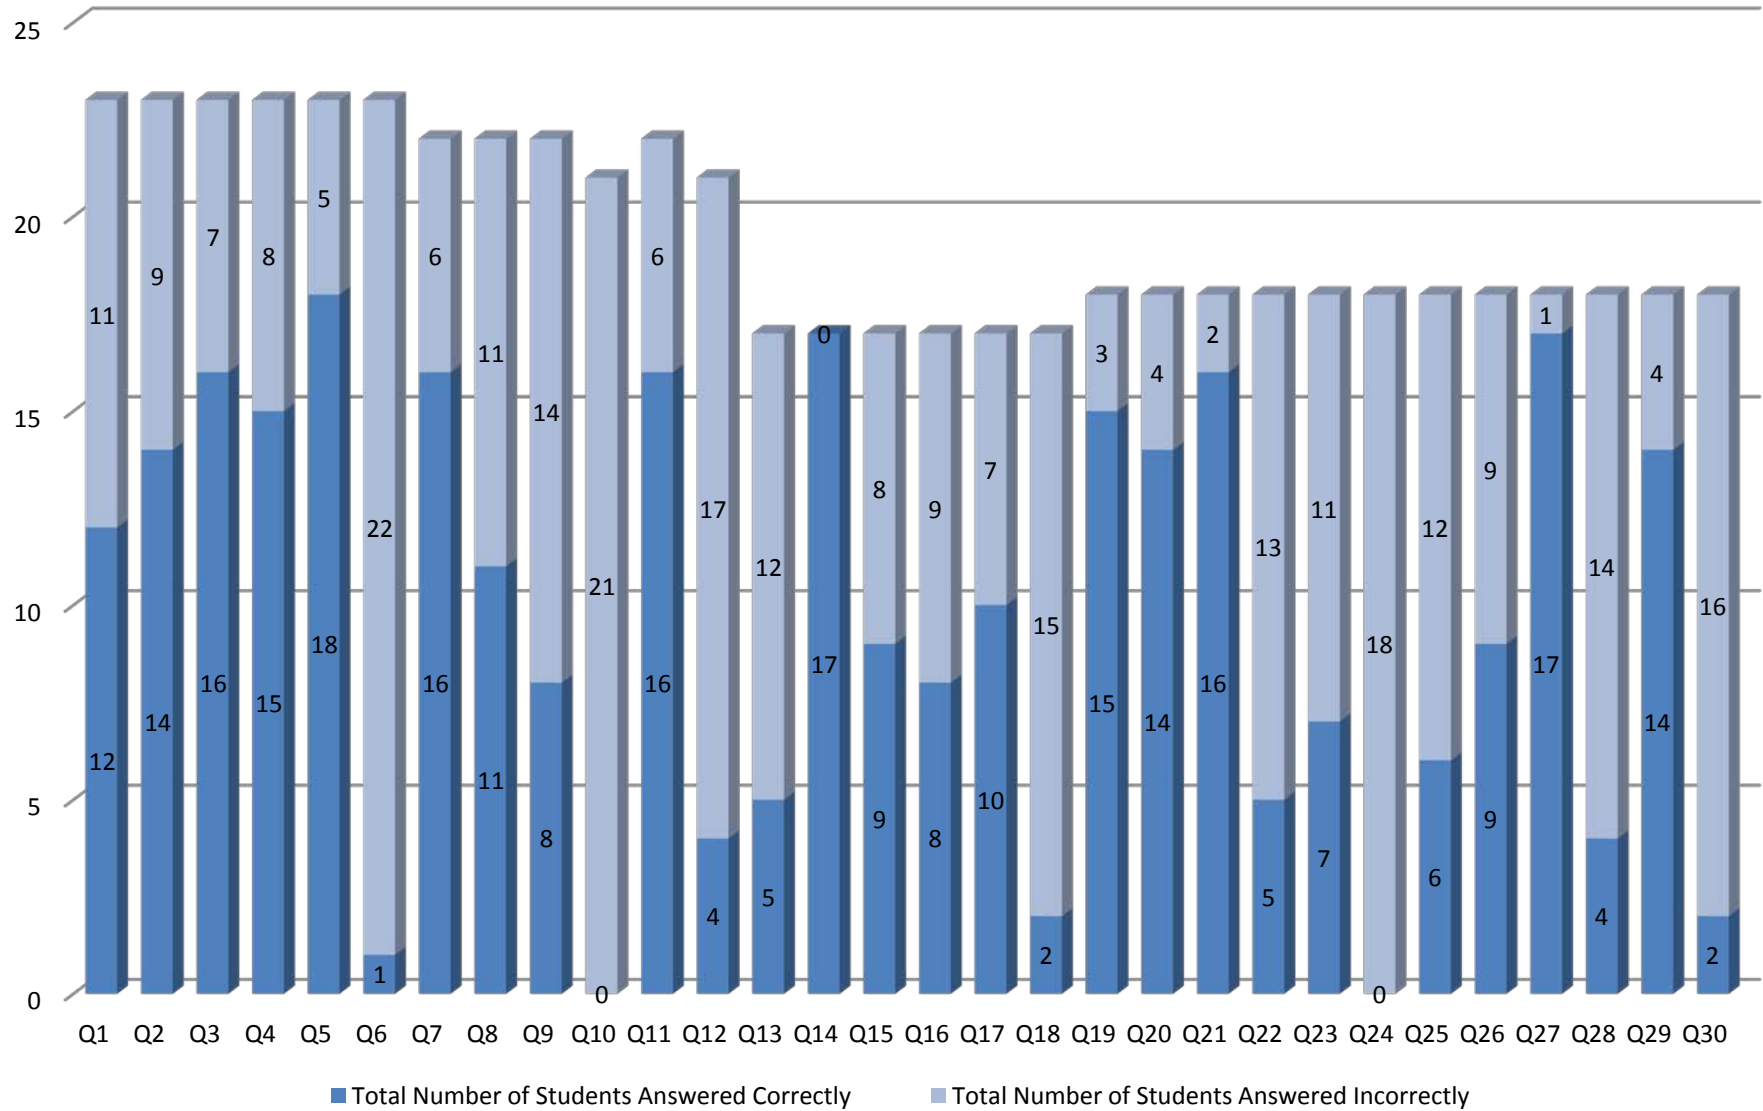

14	Merino, Louis Henri	Manhattan Center, X	3	1	2	3	1	10
15	Chen, Hong	James Madison, X	3	1	0	0	3	7
16	Ugrekhelidze, Paata	James Madison, X	0	0	3	2	2	7
17	Yu, Alexa	Bard Queens, X	0	0	0	3	1	4
18	Ruan, Weimin	Flushing, X	0	0	3	1	0	4
19	Miduro, Kamil	Manhattan Center, X	0	1	1	2	0	4
20	Jordan, Yee	Flushing, X	0	0	0	0	3	3
21	Tran, Handing	Flushing, X	3	0	0	0	0	3
22	Cui, Yuqing	Flushing, X	0	2	0	0	0	2
23	Yu, Ivy	Manhattan Center, X	2	0	0	0	0	2
24	James, Kyla	Manhattan Center, X	0	0	0	0	1	1

OUT OF NYC SCHOOLS

Rank	NAME	TEAM	1	2	3	4	5	TOTAL
1	Park, Sehyeok	EF Academy, X	5	4	0	0	0	9
2	Zeng, Zi Li	EF Academy, X	6	0	0	0	0	6
3	Faraji, Farid	EF Academy, X	5	0	0	0	0	5
4	Lordkipanidze, Ilya	EF Academy, X	4	0	0	0	0	4
5	Zeng, Zia	EF Academy, X	0	3	0	0	0	3
6	Tsang, Hing-Ting	EF Academy, X	0	2	0	0	0	2
7	Yao, Szu-Ti	EF Academy, X	0	1	0	0	0	1
8	Zhang, Yixin	EF Academy, X	0	0	0	0	0	0

2014 Fall NYCIML Senior B - Contest Summary